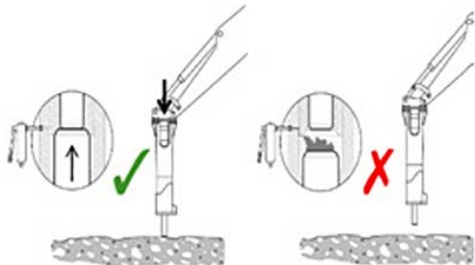

Copyright © 2008 Sandvik Mining and Construction

**Walkers
Hammers**

Authorised Rammer dealer in VIC & TAS

Factory 3, 4 - 6 Somerleigh Rd
Laverton North VIC 3026
(03) 9315 3788
sales@walkershammers.com.au