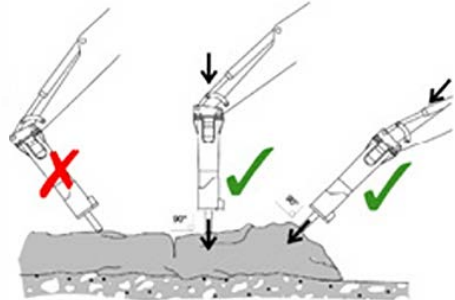

Copyright © 2008 Sandvik Mining and Construction

**Walkers
Hammers**

Authorised Rammer dealer in VIC & TAS

Factory 3, 4 - 6 Somerleigh Rd
Laverton North VIC 3026
(03) 9315 3788
sales@walkershammers.com.au